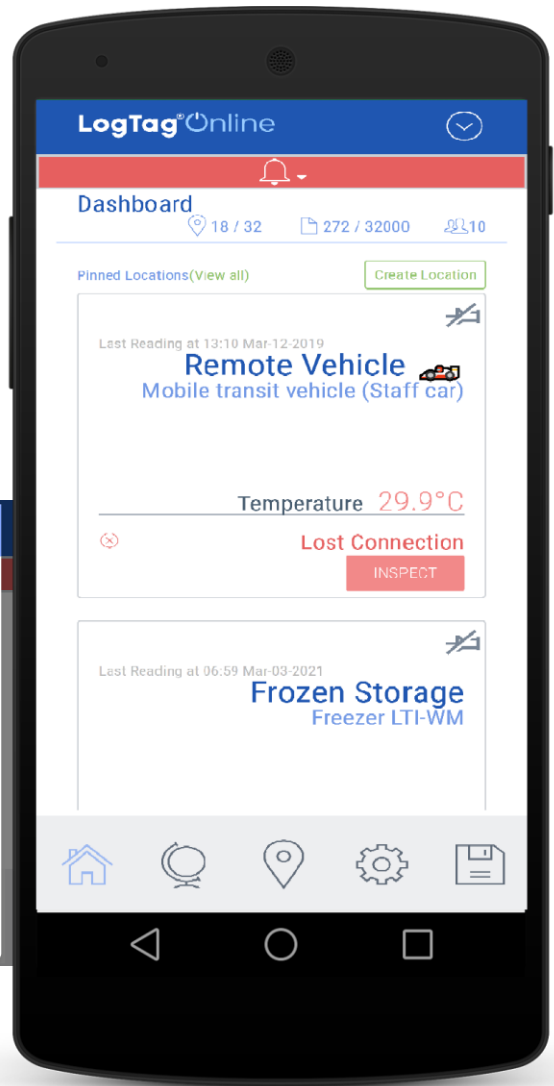

2. Mobile View Enhancements

Multiple enhancements have been made to improve the user experience when signing in to LogTag Online from mobile devices. All major brands of smartphones and tablets benefit from these improvements.

These changes make it quicker to interact with your account while you are on the go not at a desk.

Event Notification List

All Date-Time values are in (UTC+12:00) + daylight time

Event Time	Alarm Type	Location/Shipment Affected
08:28 Mar-03-2021	Lost Connection	Fridge Walk in #653
05:56 Mar-01-2021	Connection Restored	Fridge Walk in #653
05:20 Mar-01-2021	Lost Connection	Fridge Walk in #653
11:16 Feb-26-2021	Connection Restored	Fridge Walk in #653
11:15 Feb-26-2021	Lost Connection	Fridge Walk in #653
21:24 Feb-19-2021	Lost Connection	Fridge Walk in #653
05:25 Feb-18-2021	Connection Restored	Fridge Walk in #653
05:24 Feb-18-2021	Lost Connection	Fridge Walk in #653